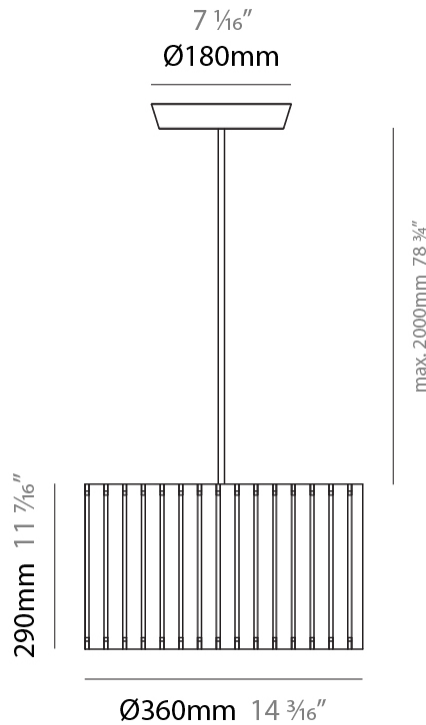

PROJECT _____
TYPE _____
SPECIFIER _____
QUANTITY _____
DATE _____

LUZ OCULTA WOOD SUSPENSION

D51039- _____ - _____
base number   Finish   Finish
                         Options   Options

1. To build a product code in our configurator select the specify button on the base model # product page
2. To build a manual product code on this datasheet choose from the options listed below in blue font and add the suffix to the base model #

GENERAL

Series: Luz Oculta
Subseries: Luz Oculta Wood
Partner: Fambuena
Division: Design
Installation: Suspension
Product Type: Pendant
Mounting Location: Ceiling
Light Distribution: Direct / Indirect

PHYSICAL

Shape: Rectangle
Diameter (mm): 360
Diameter (in): 14 ³/₁₆
Height (mm): 290
Height (in): 11 ⁷/₁₆
Fixture Finish: [DOW / NAT](#)
Holder Finish: [BRA / BRZ](#)
Fixture Material: Metal / Wood
Primary Material: Wood
Cable Details: Cable length 2000mm / 79"

ELECTRICAL

Number of Lamps: 1
Lamp Type: LED Retrofit
Lamp Shape: A19
Bulb Included: Bulb Not Included
Max. Wattage Per Lamp (W): 7
Lamp Base: E26
Input Voltage (V): 120
Upon Request: 277Vac / GU24

LED

OPTICAL

RATINGS AND CERTIFICATIONS

Certified By: Certified for North American Standards
IP rating: IP20