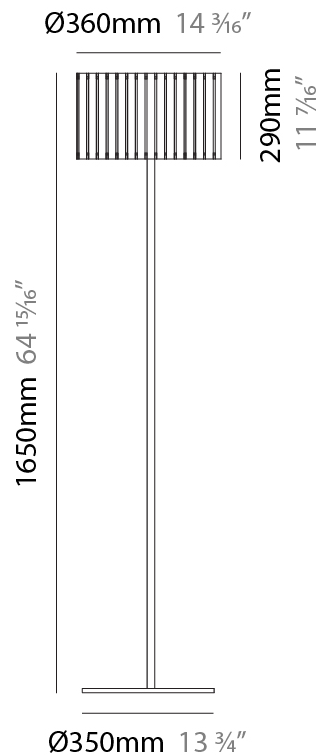

PROJECT	
TYPE	
SPECIFIER	
QUANTITY	
DATE	

LUZ OCULTA WOOD PORTABLE

D54030- -
base number   Finish Options   Finish Options

1. To build a product code in our configurator select the specify button on the base model # product page
2. To build a manual product code on this datasheet choose from the options listed below in blue font and add the suffix to the base model #

GENERAL

Series: Luz Oculta
Subseries: Luz Oculta Wood
Partner: Fambuena
Division: Design
Installation: Portable
Product Type: Floor
Mounting Location: Floor
Light Distribution: Direct / Indirect

PHYSICAL

Shape: Cylinder
Diameter (mm): 360
Diameter (in): 14 ³/₁₆
Height (mm): 1650
Height (in): 64 ¹⁵/₁₆
Fixture Finish: DOW / NAT
Holder Finish: BRA / BRZ
Fixture Material: Metal / Wood
Primary Material: Wood
Upon Request: Bolt Down

ELECTRICAL

Number of Lamps: 1
Lamp Type: LED Retrofit
Lamp Shape: A19
Bulb Included: Bulb Not Included
Max. Wattage Per Lamp (W): 7
Lamp Base: E26
Input Voltage (V): 120
Upon Request: 277Vac / GU24

LED

OPTICAL

RATINGS AND CERTIFICATIONS

Certified By: Certified for North American Standards
IP rating: IP20