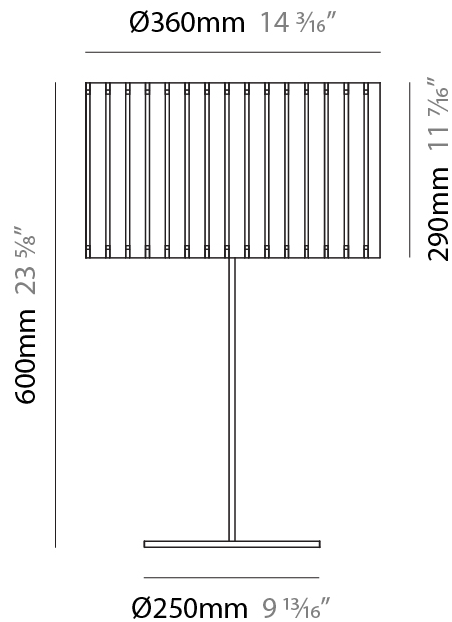

PROJECT	
TYPE	
SPECIFIER	
QUANTITY	
DATE	

LUZ OCULTA WOOD PORTABLE

D54036-

base number	Finish Options	Finish Options

1. To build a product code in our configurator select the specify button on the base model # product page
2. To build a manual product code on this datasheet choose from the options listed below in blue font and add the suffix to the base model #

GENERAL

Series: Luz Oculta
Subseries: Luz Oculta Wood
Partner: Fambuena
Division: Design
Installation: Portable
Product Type: Table
Mounting Location: Table
Light Distribution: Direct / Indirect

PHYSICAL

Shape: Cylinder
Diameter (mm): 360
Diameter (in): 14 ³/₁₆
Height (mm): 600
Height (in): 23 ⁵/₈
Fixture Finish: DOW / NAT
Holder Finish: BRA / BRZ
Fixture Material: Metal / Wood
Primary Material: Wood
Upon Request: Bolt Down

ELECTRICAL

Number of Lamps: 1
Lamp Type: LED Retrofit
Lamp Shape: A19
Bulb Included: Bulb Not Included
Max. Wattage Per Lamp (W): 7
Lamp Base: E26
Input Voltage (V): 120
Upon Request: 277Vac / GU24

LED

OPTICAL

RATINGS AND CERTIFICATIONS

Certified By: CSA Certified to UL and CSA Standards
IP rating: IP20